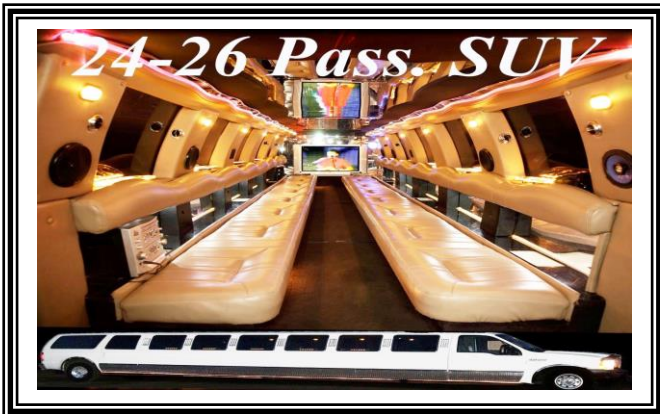

With coupon and 26 people that's only \$3.51 per hour per person.

Saturday: valid Nov - March Coupon B2:

(Not valid on Saturday from noon to 6pm or anytime April - October. Below prices include coupon)

- \$75 OFF** 3-hr Special, 14-Pass \$222
- \$100 OFF** 3-hr Special, 18/21-Pass \$257
- \$100 OFF** 3-hr Special, 28-Pass \$357
- \$150 OFF** 3-hr Special, 26-SUV \$307

Sunday - Friday: valid all year Coupon B3:

(Not valid on Friday from noon to 6pm. Below prices include Coupon)

- \$75 OFF** 3-hr Special, 14-Pass \$222
- \$150 OFF** 6-hr Special, 14-Pass \$372
- \$100 OFF** 3-hr Special, 18/21-Pass \$257
- \$200 OFF** 6-hr Special, 18/21-Pass \$412
- \$100 OFF** 3-hr Special, 28-Pass \$357
- \$200 OFF** 6-hr Special, 28-Pass \$647
- \$150 OFF** 3-hr Special, 26-Pass SUV \$307
- \$300 OFF** 6-hr Special, 26-Pass SUV \$547

24-26 Pass. SUV

21-Pass Party Coach

18-Pass Limo Coach

Limbusine Service of Winona, Inc
14-Passenger Limo Coach

Treasure Island Special

Limbusine Service of Winona, Inc.

Looking for an **inexpensive way** to have a Bachelor/Bachelorette, holiday or office party?
Try a trip to Treasure Island Resort and Casino.

Only \$10 per person with a group of 20

Depart round-trip fee's from LaCrosse add \$48, from Rochester add \$70

We will pick you up, and take you to Treasure Island Resort & Casino in the comfort of our gorgeous Stretch Excursion SUV or Custom Limo Bus. There you will stay, for **4-hours** (total trip time: Winona 7½ hrs, La Crosse 9 hrs, Rochester 7 hrs) gambling, eating, drinking, and having fun with