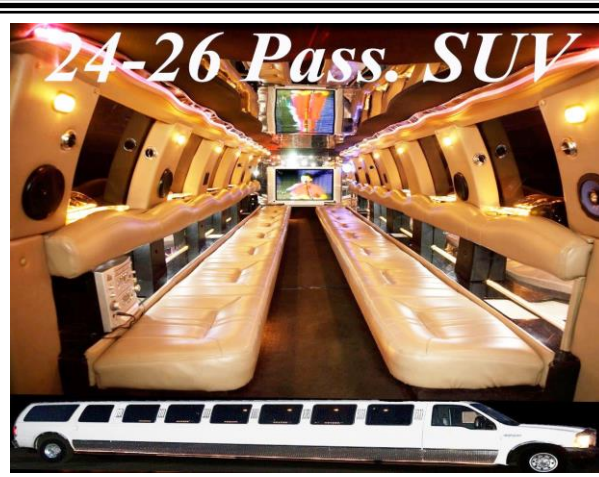

Limbusine Service of Winona, Inc.
28-Passenger Limo Coach

24-26 Pass. SUV