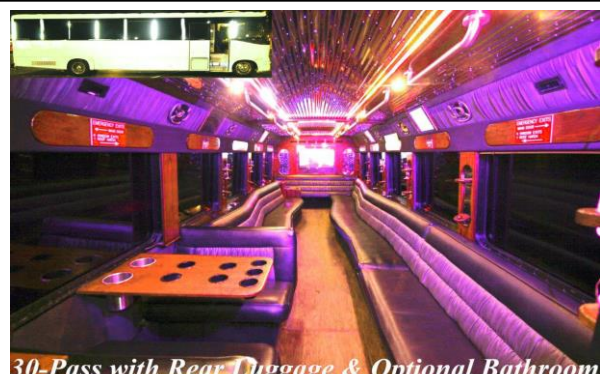

**30-Pass with Rear Luggage & Optional Bathroom**

**Prime Time Saturday Rates Noon to 6pm**  
 2-hr Minimum **\$650** 3<sup>rd</sup>-hr \$250 add hours \$155

*Limbusine Service of Winona, Inc*  
**24-Passenger SUV**