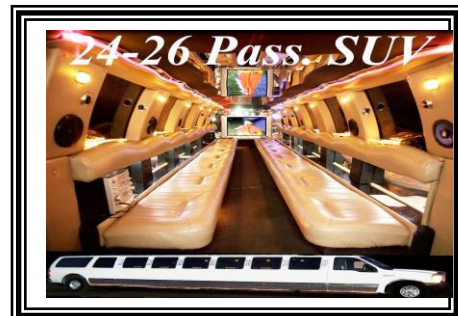

Demo/partial **\$40** per person 8 to 12
 Demo/partial **\$35** per person 13 to 19
 Demo/partial **\$30** per person 20 to 26

Janet Mootz Photography

Limbusine Service of Winona, Inc.
 28-Passenger Limo Coach